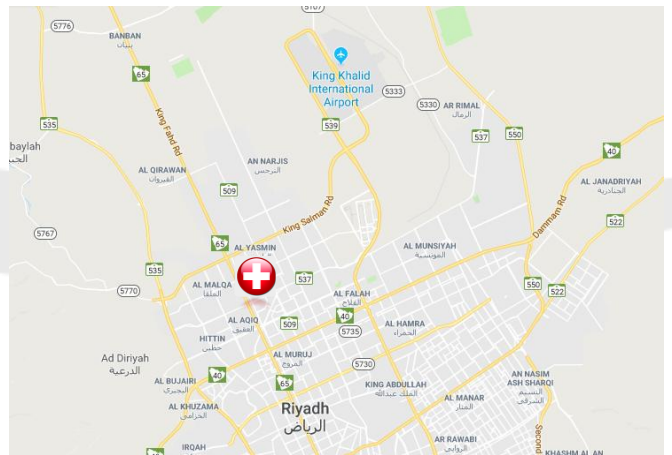

Swiss Spirit Hotel & Suites Metropolitan

Swiss Spirit Hotel & Suites Metropolitan is designed for comfort and convenience. Located in the heart of the business district, the hotel is equipped with 80 super spacious rooms, family-friendly rooms & suites with high-end finishing and an all-day dining restaurant.

Where to Find Us

The hotel is located in the Al Safaha District of the Northern Riyadh & facing the Business District.

For your Convenience

- Modern Rooms & Suites
- Swiss Café Restaurant & Lounge
- Inspirations Swimming Pool & Gym
- Free Wi-Fi Internet Access
- 24Hr Reception
- Satellite TV
- Safety Deposit Box
- Airport Transfers at a fee
- Laundry service at a fee
- Free Parking Available Onsite
- Currency Exchange
- Multilingual Staff
- Security onsite
- Daily housekeeping services
- Recreational activities on request