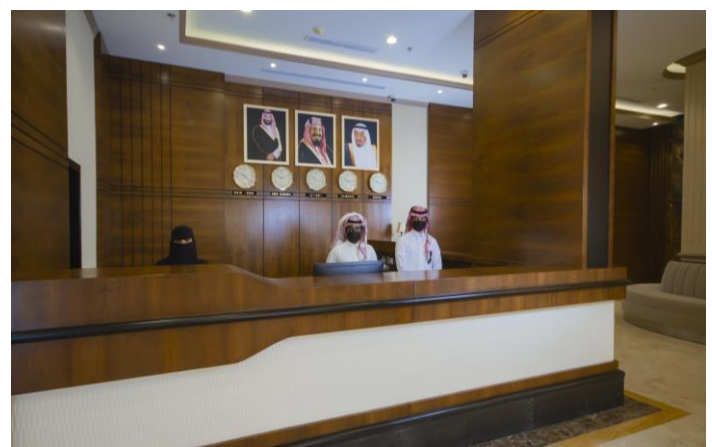

Swiss Spirit Hotel & Suites Al Baha

Swiss Spirit Hotel & Suites Al Baha is a midscale hotel in Al Baha Region, Saudi Arabia. The 92 elegantly designed rooms & suites hotel welcomes both business and leisure travelers.

Where to Find Us

Swiss Spirit Hotel & Suites Al Zarqa in the city center of Al Bahah. The hotel is a 40 minute's drive from the King Saud Bin Abdulaziz Airport in Al Aqiq and a 3 hours' drive to Mecca.

For your Convenience

- Modern Rooms & Suites
- Swiss Flavors Restaurant & Lounge
- Eventives Meeting Rooms & Venues
- Free Wi-Fi Internet Access
- 24Hr Reception
- Satellite TV
- Safety Deposit Box
- Airport Transfers at a fee
- Laundry service at a fee
- Free Parking Available Onsite
- Currency Exchange
- Multilingual Staff
- Security onsite
- Daily housekeeping services
- Recreational activities on request