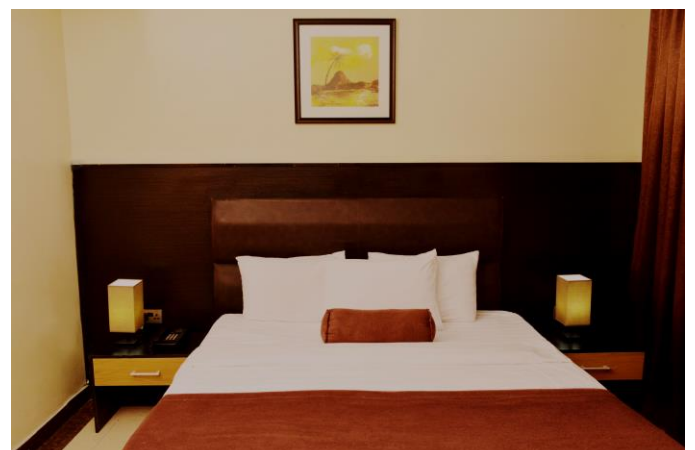

Swiss Spirit Hotel & Suites Danag

Swiss Spirit Hotel & Suites Danag is a midscale hotel in Garden City of the Rivers State, Port Harcourt. The 144 rooms & suites hotel welcomes both business and leisure travelers.

Where to Find Us

Swiss Spirit Hotel & Suites Danag is located on the bustling GRA district which is a 30 minute's drive from the Port Harcourt International Airport and a mere 5 minute's drive to the Air Force Base and the Port Harcourt Stadium.

For your Convenience

- Modern Rooms & Suites
- Swiss Café Restaurant & Lounge
- Eventives Meeting Rooms & Venues
- Inspirations Swimming Pool & Gym
- Free Wi-Fi Internet Access
- 24Hr Reception
- Satellite TV
- Safety Deposit Box
- Airport Transfers at a fee
- Laundry service at a fee
- Free Parking Available Onsite
- Currency Exchange
- Multilingual Staff
- Security onsite
- Daily housekeeping services
- Recreational activities on request