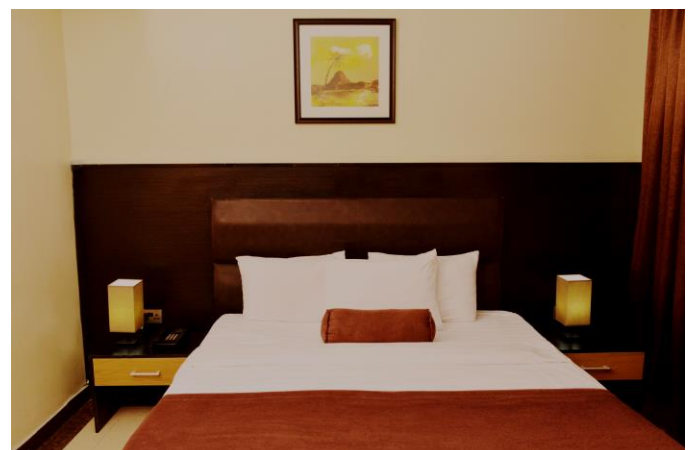

Swiss Spirit Hotel & Suites Danag

Swiss Spirit Hotel & Suites Danag is a midscale hotel in Garden City of the Rivers State, Port Harcourt. The 144 rooms & suites hotel welcomes both business and leisure travelers.

Where to Find Us

Swiss Spirit Hotel & Suites Danag is located on the bustling GRA district which is a 30 minute's drive from the Port Harcourt International Airport and a mere 5 minute's drive to the Air Force Base and the Port Harcourt Stadium.

For your Convenience

- Modern Rooms & Suites
- Swiss Café Restaurant & Lounge
- Eventives Meeting Rooms & Venues
- Inspirations Swimming Pool & Gym
- Free Wi-Fi Internet Access
- 24Hr Reception
- Satellite TV
- Safety Deposit Box
- Airport Transfers at a fee
- Laundry service at a fee
- Free Parking Available Onsite
- Currency Exchange
- Multilingual Staff
- Security onsite
- Daily housekeeping services
- Recreational activities on request