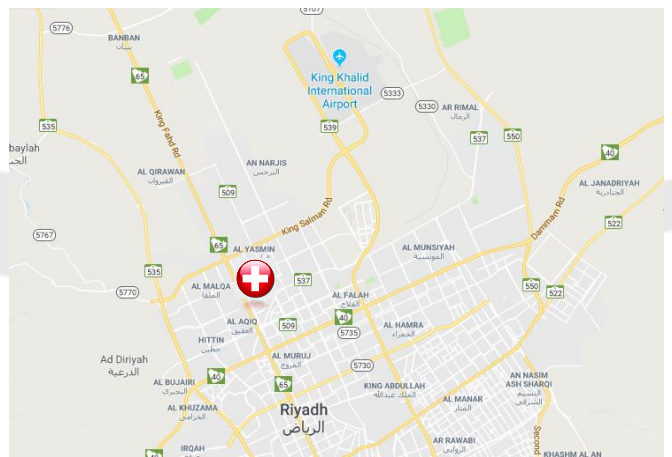

Swiss Spirit Hotel & Suites Metropolitan

Swiss Spirit Hotel & Suites Metropolitan is designed for comfort and convenience. Located in the heart of the business district, the hotel is equipped with 80 super spacious rooms, family-friendly rooms & suites with high-end finishing and an all-day dining restaurant.

Where to Find Us

The hotel is located in the Al Safaha District of the Northern Riyadh & facing the Business District.

For your Convenience

- Modern Rooms & Suites
- Swiss Flavours Restaurant & Lounge
- Inspirations Swimming Pool & Gym
- Free Wi-Fi Internet Access
- 24Hr Reception
- Satellite TV
- Safety Deposit Box
- Airport Transfers at a fee
- Laundry service at a fee
- Free Parking Available Onsite
- Currency Exchange
- Multilingual Staff
- Security onsite
- Daily housekeeping services
- Recreational activities on request