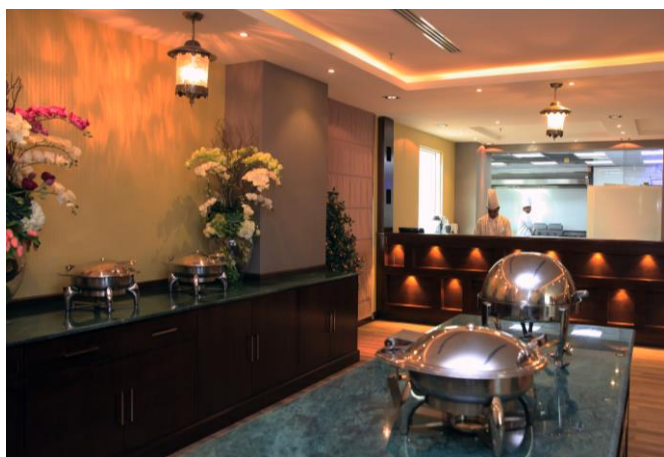

Swiss Spirit Hotel & Suites Metropolitan

Al Safaha District
Riyadh, Saudi Arabia
Email: fom.metropolitan@swisspirithotels.com,
Website: www.swissinternationalhotels.com/hotel/swisspirit/riyadh/

Sabre YX 316317 **Amadeus** YX RUHSSS **Galileo/ Apollo** YX E0859 **Worldspan** YX RUHSS