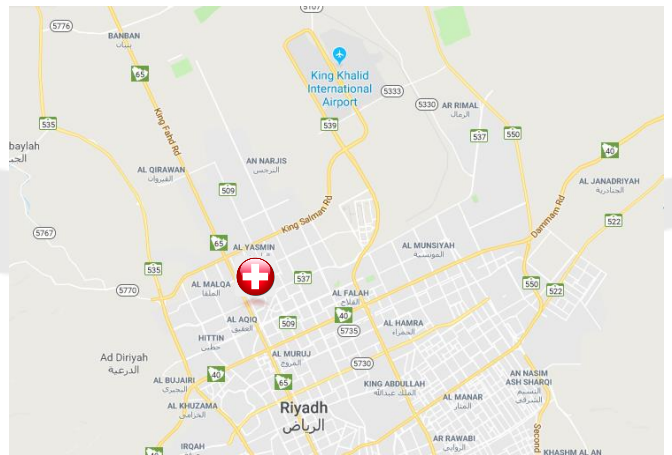

Swiss Spirit Hotel & Suites Metropolitan

Swiss Spirit Hotel & Suites Metropolitan is designed for comfort and convenience. Located in the heart of the business district, the hotel is equipped with 80 super spacious rooms, family-friendly rooms & suites with high-end finishing and an all-day dining restaurant.

Where to Find Us

The hotel is located in the Al Safaha District of the Northern Riyadh & facing the Business District.

For your Convenience

- Modern Rooms & Suites
- Swiss Café Restaurant & Lounge
- Inspirations Swimming Pool & Gym
- Free Wi-Fi Internet Access
- 24Hr Reception
- Satellite TV
- Safety Deposit Box
- Airport Transfers at a fee
- Laundry service at a fee
- Free Parking Available Onsite
- Currency Exchange
- Multilingual Staff
- Security onsite
- Daily housekeeping services
- Recreational activities on request